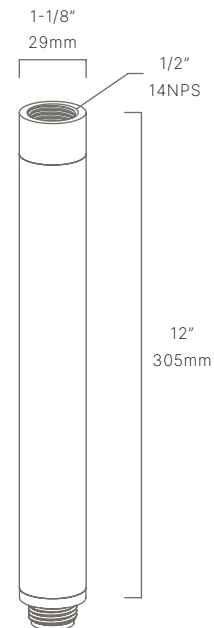

AURORALIGHT

PROJECT: _____

SKU #: _____

TYPE: _____

FIXED RISER

RSR186112

The Fixed Riser, part of a complete line of risers from Auroralight, offers designers and installers a high quality, economical solution for maturing shrubs or thick ground covers that are overtaking light fixtures and hindering performance.

- Perfect for maturing shrubs and thick ground covers
- Ideal for lightweight fixtures

CONFIGURATOR:

RSR186112	FINISH
() = Most common configuration	<input type="checkbox"/>
	(NAT) Natural Brass
	(BLP) Bronze Living Patina
	(BLPX) Extra Dark BLP
	(NI) Nickel PVD

DIMENSIONS	L12" x W1-1/8"
VOLTAGE	12V
FINISH	Included Natural
MATERIAL	Brass & Copper

*For complete warranty terms, please visit: www.auroralight.com/warranty/

AVAILABLE FINISHES:

P. 760.931.2910

O. 2742 Loker Ave. W Carlsbad CA 92010